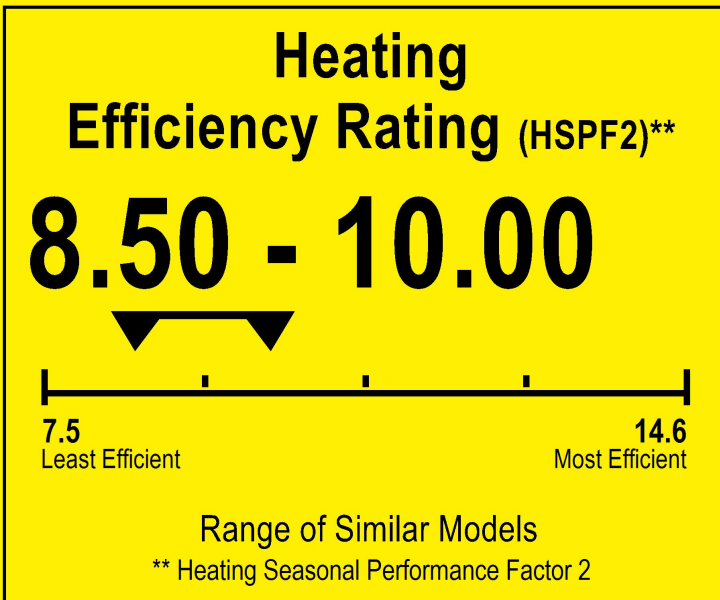

U.S. Government

Federal law prohibits removal of this label before consumer purchase.

ENERGYGUIDE

Heat Pump
Cooling and Heating
Split System

Pioneer
Model YN040GLSI24M4G

▼▼ This system's efficiency ratings depend on the coil your contractor installs with this unit. The heating efficiency rating varies slightly in different geographic regions. Ask your contractor for details.