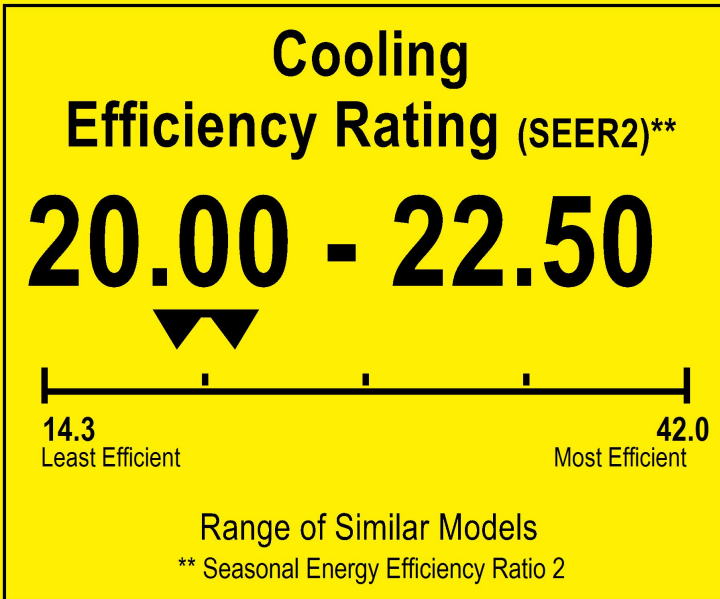

U.S. Government

Federal law prohibits removal of this label before consumer purchase.

ENERGYGUIDE

Heat Pump
Cooling and Heating
Split System

Pioneer
Model YN040GLSI24M4G

▼▼ This system's efficiency ratings depend on the coil your contractor installs with this unit. The heating efficiency rating varies slightly in different geographic regions. Ask your contractor for details.