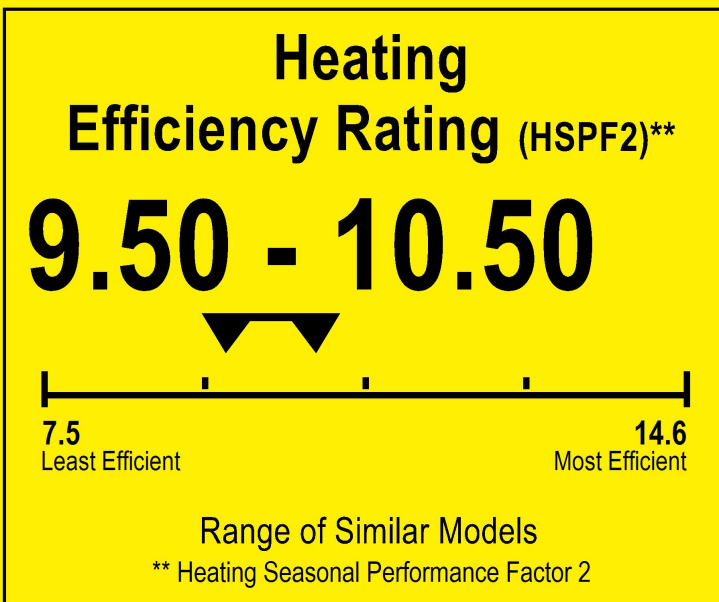

U.S. Government

Federal law prohibits removal of this label before consumer purchase.

ENERGYGUIDE

Heat Pump
Cooling and Heating
Split System

Pioneer
Model YN020GLSI24M2G

▼▼ This system's efficiency ratings depend on the coil your contractor installs with this unit. The heating efficiency rating varies slightly in different geographic regions. Ask your contractor for details.