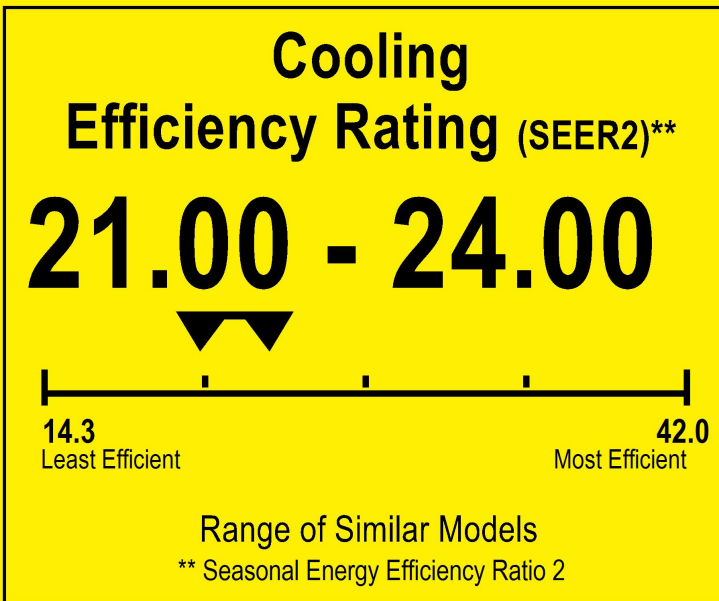

U.S. Government

Federal law prohibits removal of this label before consumer purchase.

ENERGYGUIDE

Heat Pump
Cooling and Heating
Split System

Pioneer
Model YN020GLSI24M2G

▼▼ This system's efficiency ratings depend on the coil your contractor installs with this unit. The heating efficiency rating varies slightly in different geographic regions. Ask your contractor for details.