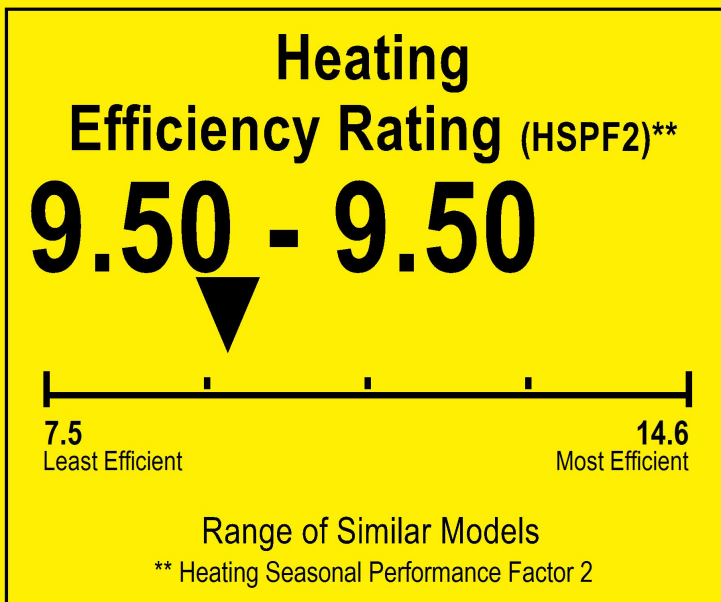

U.S. Government

Federal law prohibits removal of this label before consumer purchase.

ENERGYGUIDE

Heat Pump
Cooling and Heating
Split System

Pioneer
Model YN024GLSI20RPF

▼ This system's efficiency ratings depend on the coil your contractor installs with this unit. The heating efficiency rating varies slightly in different geographic regions. Ask your contractor for details.