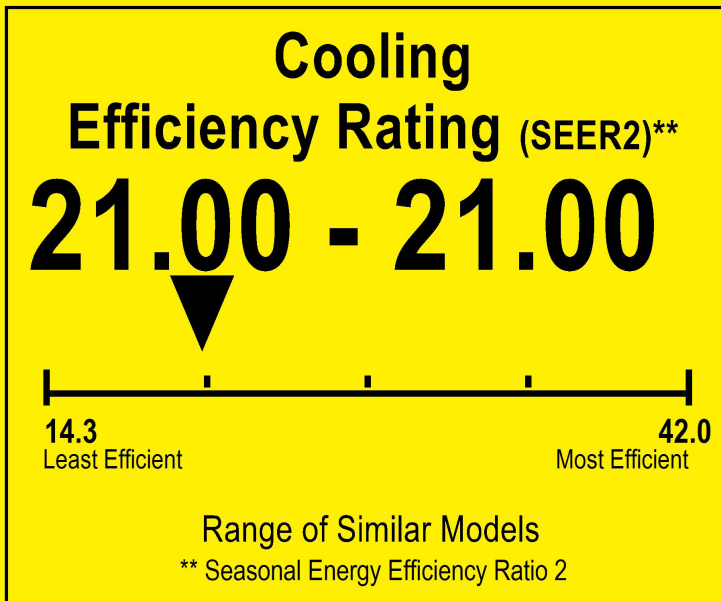

U.S. Government

Federal law prohibits removal of this label before consumer purchase.

ENERGYGUIDE

Heat Pump
Cooling and Heating
Split System

Pioneer
Model YN024GLSI20RPF

▼ This system's efficiency ratings depend on the coil your contractor installs with this unit. The heating efficiency rating varies slightly in different geographic regions. Ask your contractor for details.