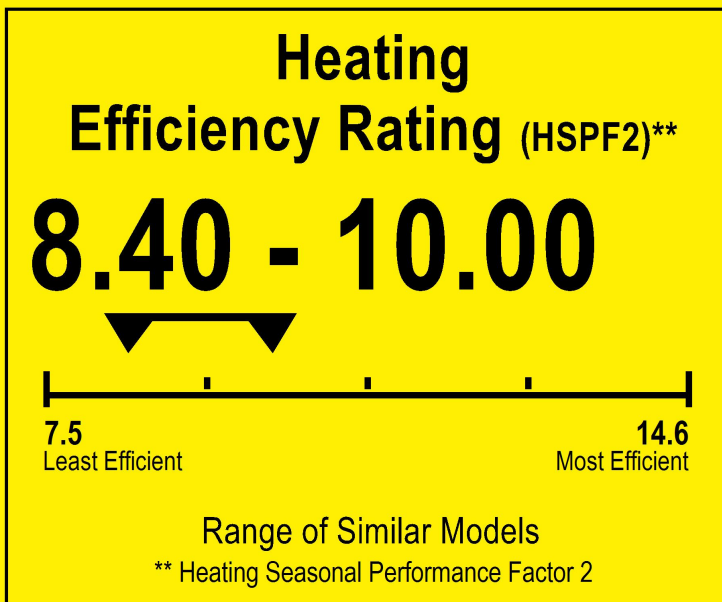

U.S. Government

Federal law prohibits removal of this label before consumer purchase.

ENERGYGUIDE

Heat Pump
Cooling and Heating
Split System

Pioneer
Model YN012GLSI24RPG

This system's efficiency ratings depend on the coil your contractor installs with this unit. The heating efficiency rating varies slightly in different geographic regions. Ask your contractor for details.