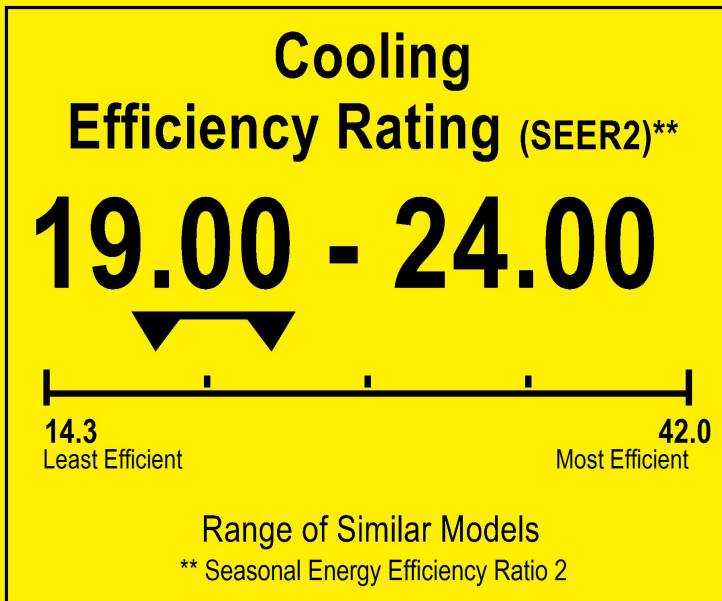

U.S. Government

Federal law prohibits removal of this label before consumer purchase.

ENERGYGUIDE

Heat Pump
Cooling and Heating
Split System

Pioneer
Model YN012GLSI24RPG

This system's efficiency ratings depend on the coil your contractor installs with this unit. The heating efficiency rating varies slightly in different geographic regions. Ask your contractor for details.