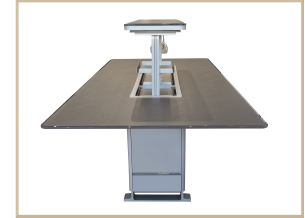

Cinetico Smart Dining Table with 3.89 cu.ft. fridge/1.41 cu.ft. freezer, Bluetooth, touch control, Sleek Sandstone black Tempered Glass top

Model: FDTFR7044-86BLK

KEY Features

- 5.3 cu.ft dual-zone fridge/freezer storage included
- Bluetooth Remote control
- Precise, efficient cooling via compressor and direct cooling system
- Top supports up to 50 kg (110 lbs) for reliable strength and safety
- Intuitive touch screen controls temperature and ambient lighting
- Premium Metal finish and Sandstone Black tempered Glass Top

APPEARANCE

Popular Width (Inch)	86
Style	Modern Multi Function
Tabletop Color/Finish	Sandstone Black
Tabletop Material	Tempered Glass
Scratch Resistant	Yes
Tabletop Thickness (Inch)	0.55
Tabletop Shape	Rectangular
Tabletop Dimensions (WxD-Inch)	86.61x43.30
Side Panel Color	Metal
Side Panel Material	Alumium & Steel
Control Location	Underside of Lift-Top/Surface
Control Type	Touch + Bluetooth remote control
Digital Display	Yes
Display Type	LED
Wheels/Casters	No
Table Base Type	Four Legs

FEATURES

Overall Storage Capacity (cu.ft.)	5.3
Temperature Zones	2
Weight Capacity (lbs)	110
Control Lockout	No
Atmosphere Light	Yes
Light(s) Control	Bluetooth remote control
Integrated Wireless Charging Pad	No
Bluetooth Compatible	Remote controller only
Bluetooth Speaker	No
Smart Home Compatible	No
Wi-Fi Compatible	No
Elevating Chill Section	Yes
Storage Shelf	Yes
Adjustable Leg	No
Assembly Required	Yes
°C / °F Convertible	No