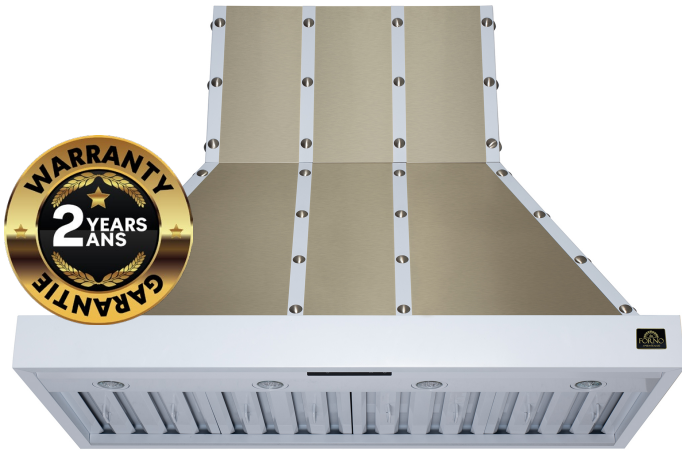

Valente 48" Range Hood in White with 304 CFM, 3 speeds, Dishwasher safe Baffle filters, LED Lights and Remote Control

SKU : FRHWM5099-48CPWHT

General Information

Model Type	Range Hood
Installation	Wall Mounted
Color	White
Handles Color	N/A

Design and finishing

Blower Material	Metal
Filter Material	Stainless Steel
Dishwasher Safe Filters	Yes
Chimney included	Yes
Control Type	Touch

Dimensions & Weight

Product Dimensions (WxDxH) (in)	48 x 24 x 37.7
Product Weight (lbs)	71.9
Carton Dimensions (WxDxH) (in)	52.5 x 29.7 x 27
Shipping Weight (lbs)	100.1

Features

- External ducted ventilation
- Up to 304 CFM
- 3 vent speeds to adjust airflow
- Touch controls with clock
- Remote control operation
- LED lighting
- Dishwasher-safe stainless steel baffle filters
- Fingerprint-resistant finish