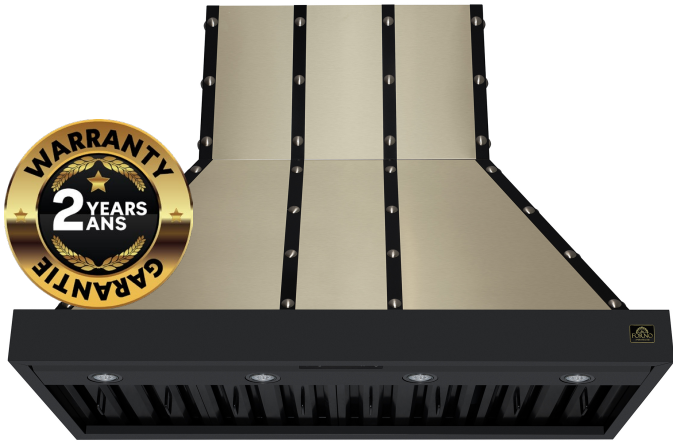

Valente 48" Range Hood in Black with 304 CFM, 3 speeds, Dishwasher safe Baffle filters, LED Lights and Remote Control

SKU : FRHWM5099-48CPBLK

General Information

Model Type	Range Hood
Installation	Wall Mounted
Color	Black
Handles Color	N/A

Design and finishing

Blower Material	Metal
Filter Material	Stainless Steel
Dishwasher Safe Filters	Yes
Chimney included	Yes
Control Type	Touch

Dimensions & Weight

Product Dimensions (WxDxH) (in)	48 x 24 x 37.7
Product Weight (lbs)	71.9
Carton Dimensions (WxDxH) (in)	52.5 x 29.7 x 27
Shipping Weight (lbs)	100.1

Features

- External ducted ventilation
- Up to 304 CFM
- 3 vent speeds to adjust airflow
- Touch controls with clock
- Remote control operation
- LED lighting
- Dishwasher-safe stainless steel baffle filters
- Fingerprint-resistant finish