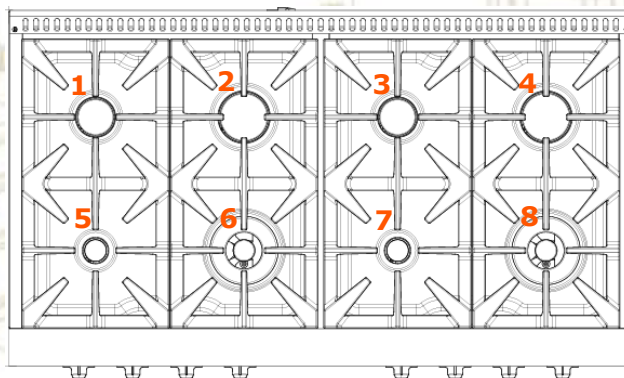

Performance & Power

Cooktop Output	94,000 BTU
Number of cooking zones	8
Cooking zone 1	9,000 BTU
Cooking zone 2	12,000 BTU
Cooking zone 3	9,000 BTU
Cooking zone 4	12,000 BTU
Cooking zone 5	6,000 BTU
Cooking zone 6	20,000 BTU
Cooking zone 7	6,000 BTU
Cooking zone 8	20,000 BTU
Simmer Burner	Yes
Ultra-rapid burner	Yes (x2)