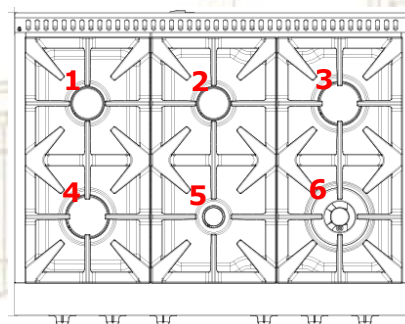

Performance & Power

Cooktop Output	71,000 BTU
Number of cooking zones	6
Cooking zone 1	9,000 BTU
Cooking zone 2	9,000 BTU
Cooking zone 3	12,000 BTU
Cooking zone 4	15,000 BTU
Cooking zone 5	6,000 BTU
Cooking zone 6	20,000 BTU
Simmer Burner	Yes
Ultra-rapid burner	Yes