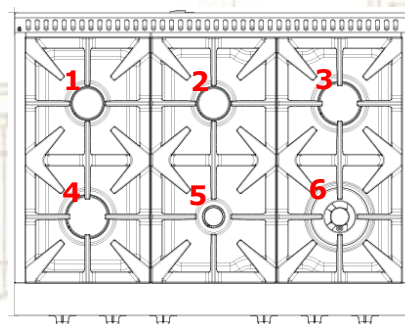

Performance & Power

Cooktop Output	71,000 BTU
Number of cooking zones	6
Cooking zone 1	9,000 BTU
Cooking zone 2	9,000 BTU
Cooking zone 3	12,000 BTU
Cooking zone 4	15,000 BTU
Cooking zone 5	6,000 BTU
Cooking zone 6	20,000 BTU
Simmer Burner	Yes
Ultra-rapid burner	Yes