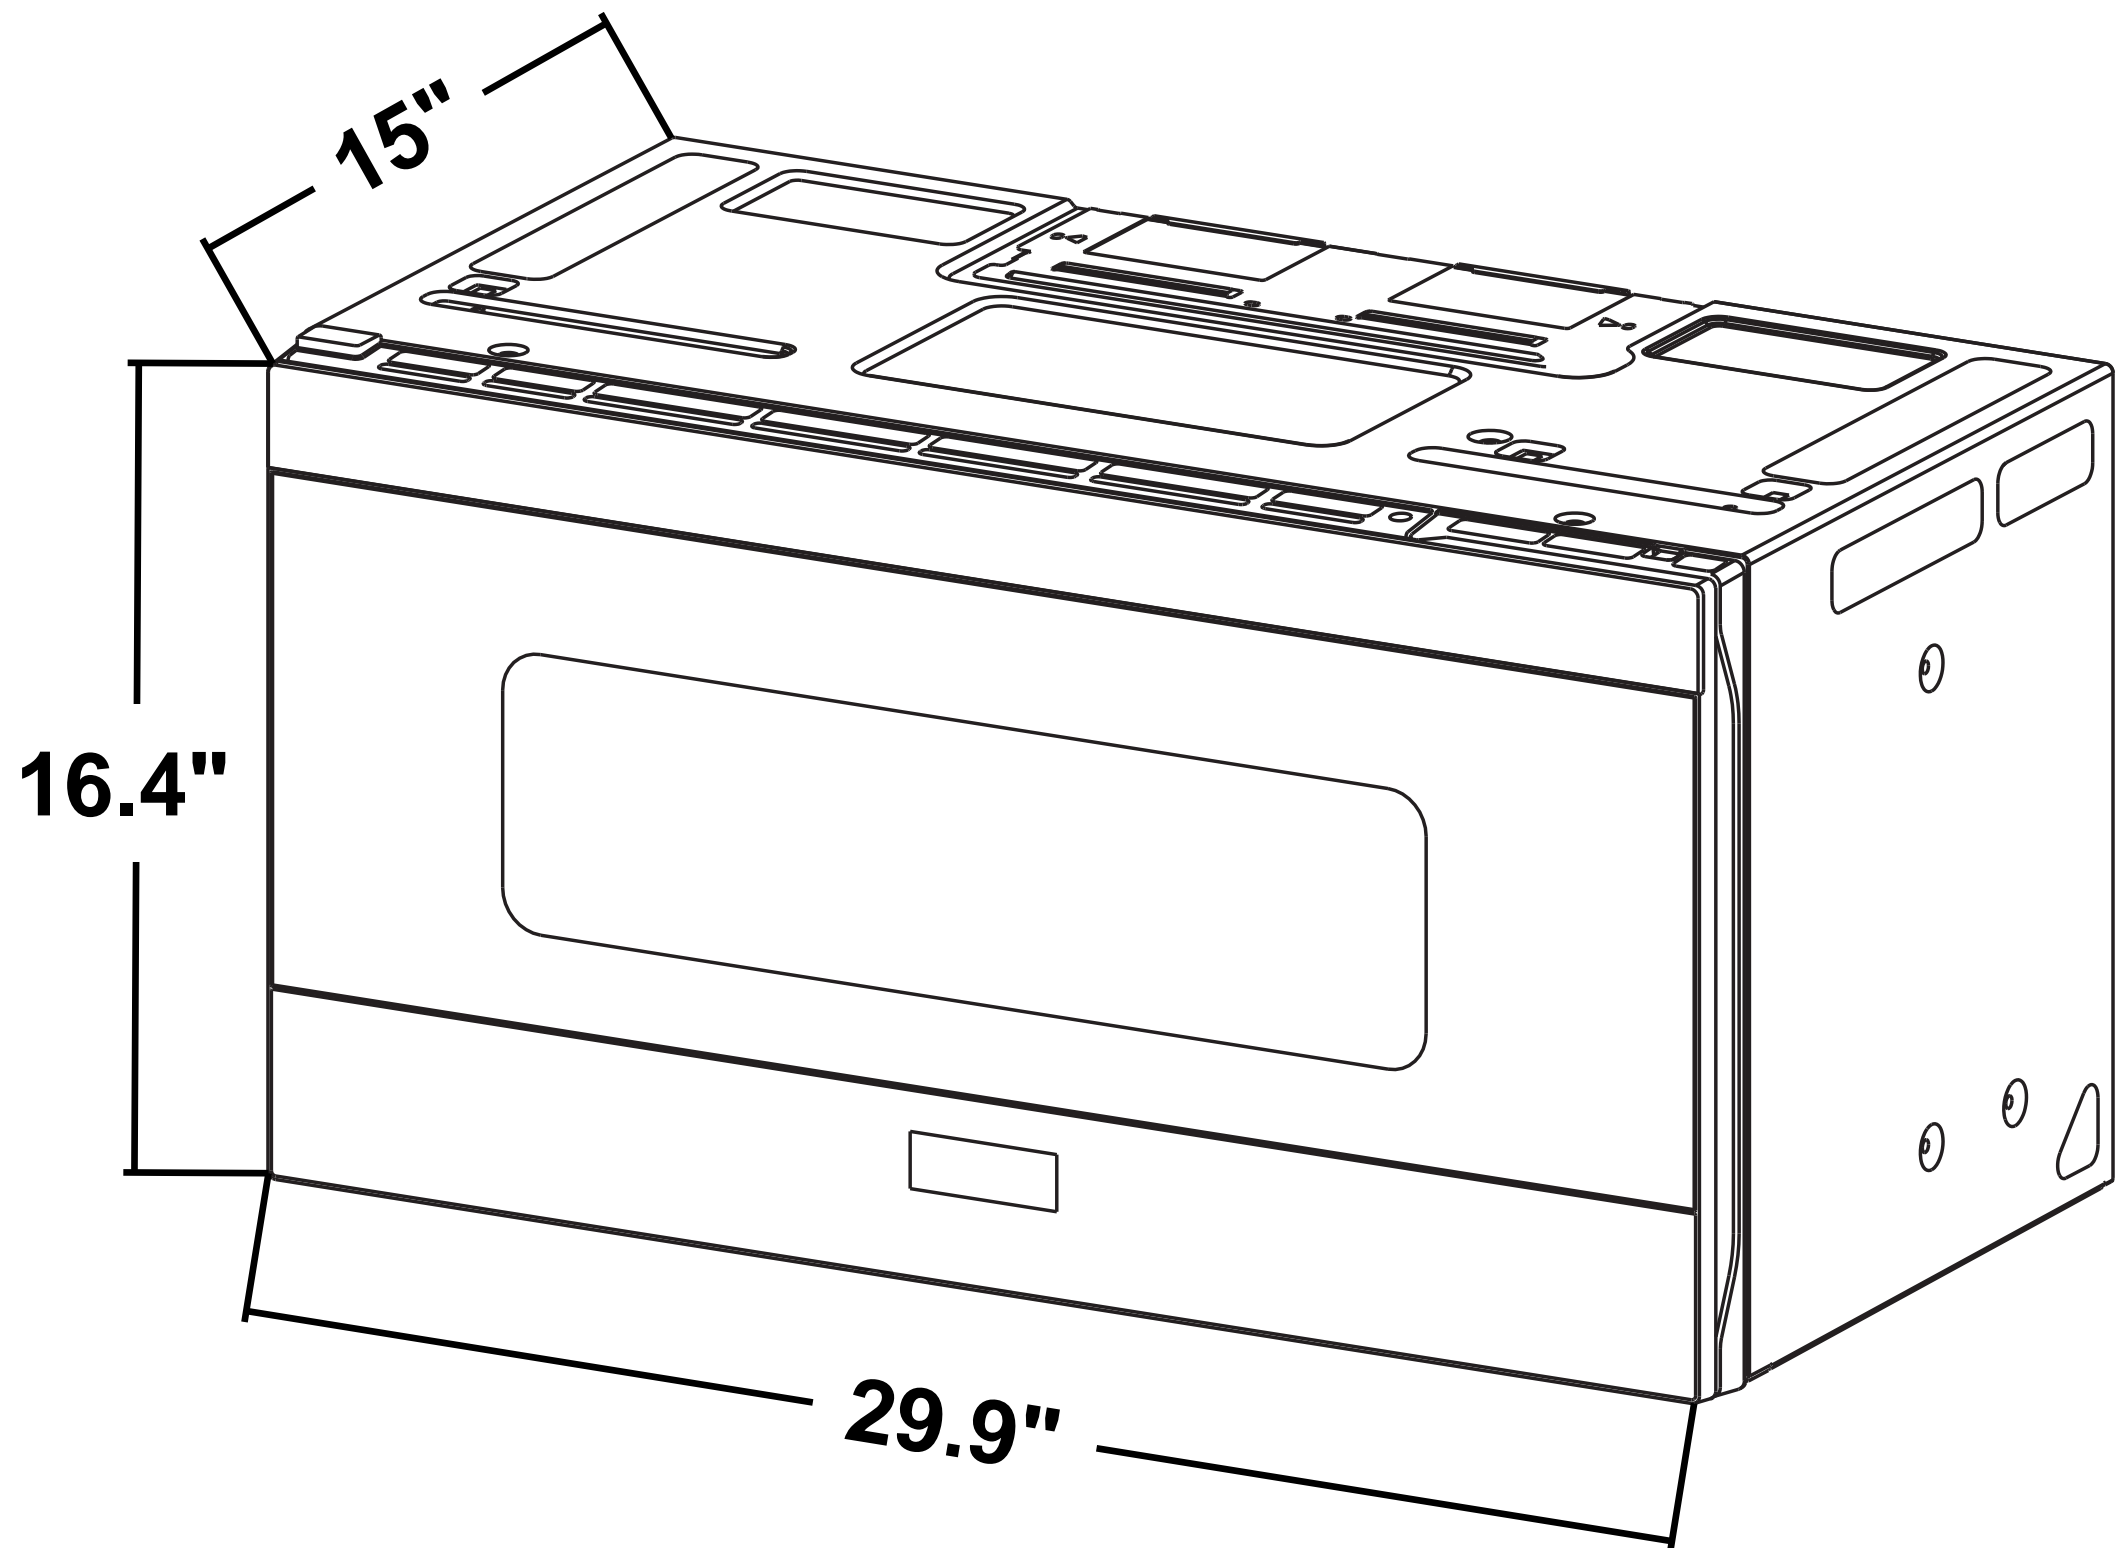

## COS-3016ORMISS Microwave

<b>Size</b>	30 Inch
<b>Type</b>	Full Size
<b>Install Type</b>	Over-the-Range
<b>Capacity</b>	1.6 cu. ft.
<b>Turntable Size</b>	13.5 Inch
<b>Power Levels</b>	10
<b>Finish</b>	Black Glass
<b>Weight</b>	56 lbs.
<b>Voltage</b>	120V / 60Hz
<b>Wattage</b>	1000W
<b>Certification</b>	UL Listed
<b>Included Components</b>	Glass Tray, Turntable Ring, Exhaust Adapter, Grease Filters, Installation Kit, Install & User Manuals

## DIMENSIONS

**COS-3016ORMISS** Microwave

Dimensions (WxDxH): 29.9" x 15" x 16.4"